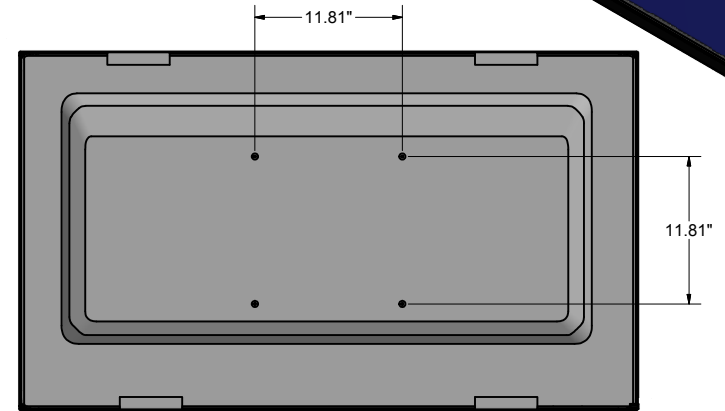

Dimensional Drawing for Candela Display Systems
 IR Touch Overlay Models:
 5500-M551-XIR
 Based on the NEC M551 Monitor.

TOP VIEW

FRONT VIEW

BOTTOM VIEW

SIDE VIEW

BACK VIEW

ISO VIEW

- NOTES:
 1) NOT TO SCALE.
 2) FOR REFERENCE ONLY.
 3) DIMENSIONS SUBJECT TO CHANGE WITHOUT NOTICE.
 4) DIMENSIONS IN DECIMAL INCH.