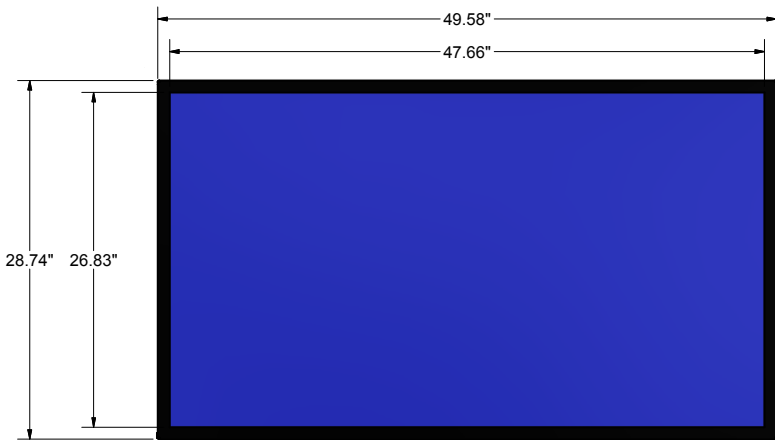

Dimensional Drawing for Candela Display Systems
 IR Touch Overlay Models:
 5500-M551-XIR
 Based on the NEC M551 Monitor.

TOP VIEW

FRONT VIEW

BOTTOM VIEW

SIDE VIEW

BACK VIEW

ISO VIEW

- NOTES:
 1) NOT TO SCALE.
 2) FOR REFERENCE ONLY.
 3) DIMENSIONS SUBJECT TO CHANGE WITHOUT NOTICE.
 4) DIMENSIONS IN DECIMAL INCH.