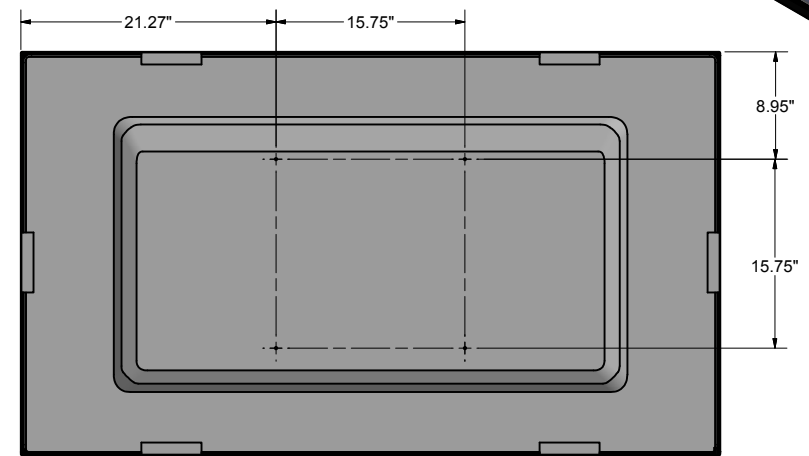

# Dimensional Drawing for Candela Display Systems

## IR Touch Overlay Models:

6500-M651-XIR

Based on the NEC M651 Monitor.

ISO VIEW

SIDE VIEW

- NOTES:  
1) NOT TO SCALE.  
2) FOR REFERENCE ONLY.  
3) DIMENSIONS SUBJECT TO CHANGE WITHOUT NOTICE.  
4) DIMENSIONS IN DECIMAL INCH.