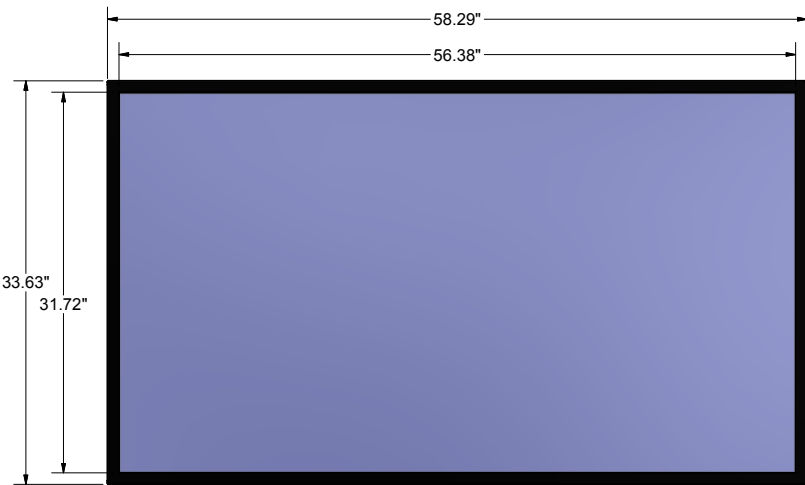

# Dimensional Drawing for Candela Display Systems

## IR Touch Overlay Models:

6500-M651-XIR

Based on the NEC M651 Monitor.

ISO VIEW

SIDE VIEW

- NOTES:  
1) NOT TO SCALE.  
2) FOR REFERENCE ONLY.  
3) DIMENSIONS SUBJECT TO CHANGE WITHOUT NOTICE.  
4) DIMENSIONS IN DECIMAL INCH.