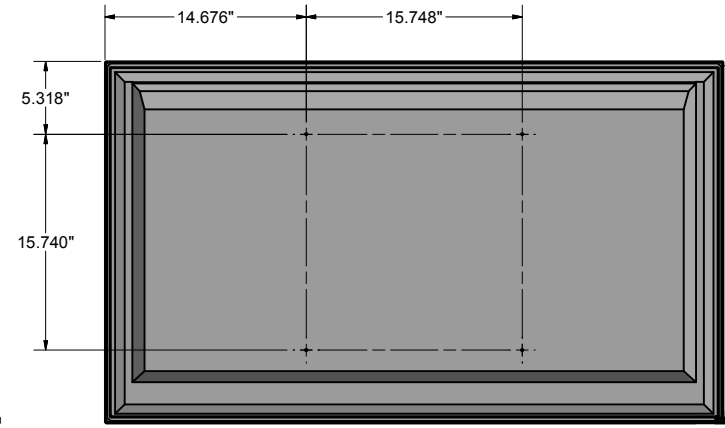

# Dimensional Drawing for Candela Display Systems

IR Touch Overlay Models:

5000-ME501-XIR

Based on the NEC ME501 Monitor.

TOP VIEW

FRONT VIEW

SIDE VIEW

BACK VIEW

BOTTOM VIEW

- NOTES:  
1) NOT TO SCALE.  
2) FOR REFERENCE ONLY.  
3) DIMENSIONS SUBJECT TO CHANGE WITHOUT NOTICE.  
4) DIMENSIONS IN DECIMAL INCH.

info@candeladisplays.com  
(360) 489-1659