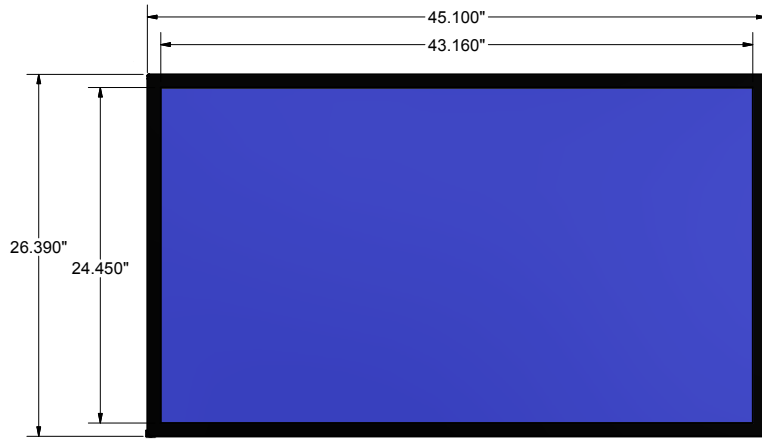

# Dimensional Drawing for Candela Display Systems

IR Touch Overlay Models:

5000-ME501-XIR

Based on the NEC ME501 Monitor.

TOP VIEW

FRONT VIEW

SIDE VIEW

BACK VIEW

BOTTOM VIEW

- NOTES:  
1) NOT TO SCALE.  
2) FOR REFERENCE ONLY.  
3) DIMENSIONS SUBJECT TO CHANGE WITHOUT NOTICE.  
4) DIMENSIONS IN DECIMAL INCH.

info@candeladisplays.com  
(360) 489-1659