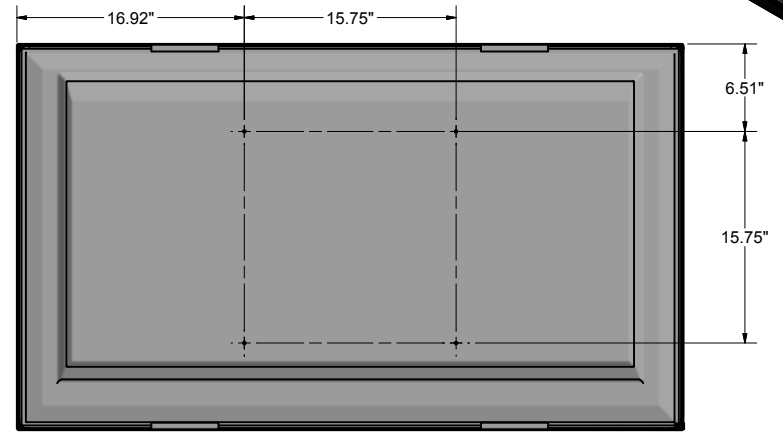

Dimensional Drawing for Candela Display Systems
 IR Touch Overlay Models:
 5500-ME551-XIR
 Based on the NEC ME551 Monitor.

TOP VIEW

ISO VIEW

FRONT VIEW

RIGHT SIDE VIEW

REAR VIEW

BOTTOM VIEW

- NOTES:
 1) NOT TO SCALE.
 2) FOR REFERENCE ONLY.
 3) DIMENSIONS SUBJECT TO CHANGE WITHOUT NOTICE.
 4) DIMENSIONS IN DECIMAL INCH.