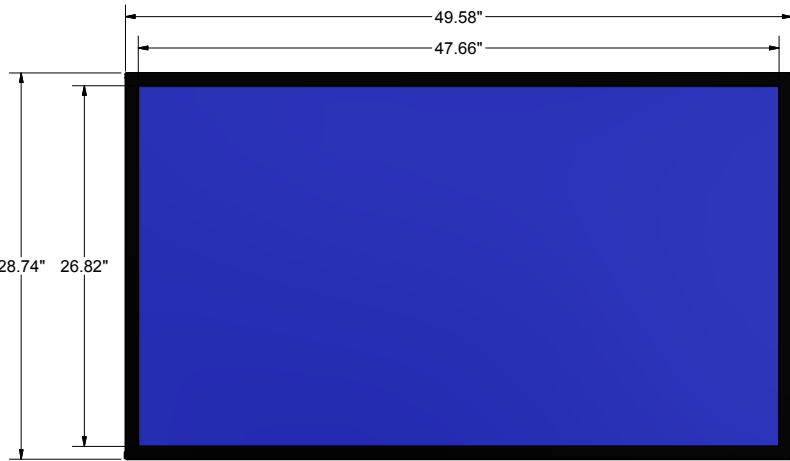

Dimensional Drawing for Candela Display Systems
 IR Touch Overlay Models:
 5500-ME551-XIR
 Based on the NEC ME551 Monitor.

TOP VIEW

ISO VIEW

FRONT VIEW

RIGHT SIDE VIEW

REAR VIEW

BOTTOM VIEW

- NOTES:
 1) NOT TO SCALE.
 2) FOR REFERENCE ONLY.
 3) DIMENSIONS SUBJECT TO CHANGE WITHOUT NOTICE.
 4) DIMENSIONS IN DECIMAL INCH.