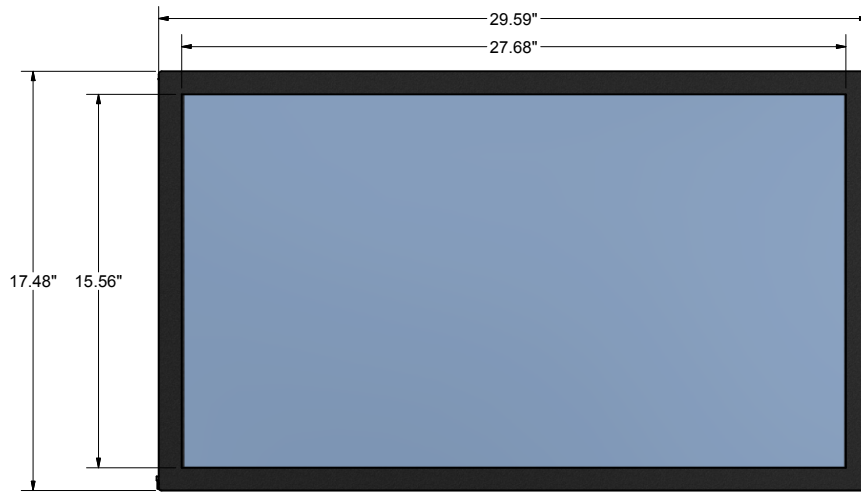

Dimensional Drawing for Candela Displays

IR Touch Overlay Models:

3200-SM5KE-XIR

Based on the LG 32SM5KE Monitor.

TOP VIEW

FRONT VIEW

BOTTOM VIEW

ISO VIEW

RIGHT SIDE VIEW

- NOTES:
1) NOT TO SCALE.
2) FOR REFERENCE ONLY.
3) DIMENSIONS SUBJECT TO CHANGE WITHOUT NOTICE.
4) DIMENSIONS IN DECIMAL INCHES.

Property of

CANDELA

DISPLAY SYSTEMS LLC

info@candeladisplays.com