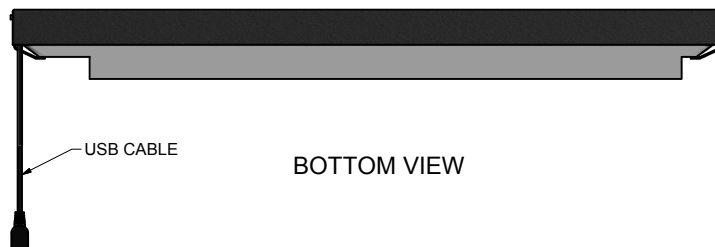

Dimensional Drawing for Candela Displays

IR Touch Overlay Models:

3200-SM5KE-XIR

Based on the LG 32SM5KE Monitor.

TOP VIEW

FRONT VIEW

BOTTOM VIEW

ISO VIEW

RIGHT SIDE VIEW

- NOTES:
1) NOT TO SCALE.
2) FOR REFERENCE ONLY.
3) DIMENSIONS SUBJECT TO CHANGE WITHOUT NOTICE.
4) DIMENSIONS IN DECIMAL INCHES.

Property of

CANDELA

DISPLAY SYSTEMS LLC

info@candeladisplays.com